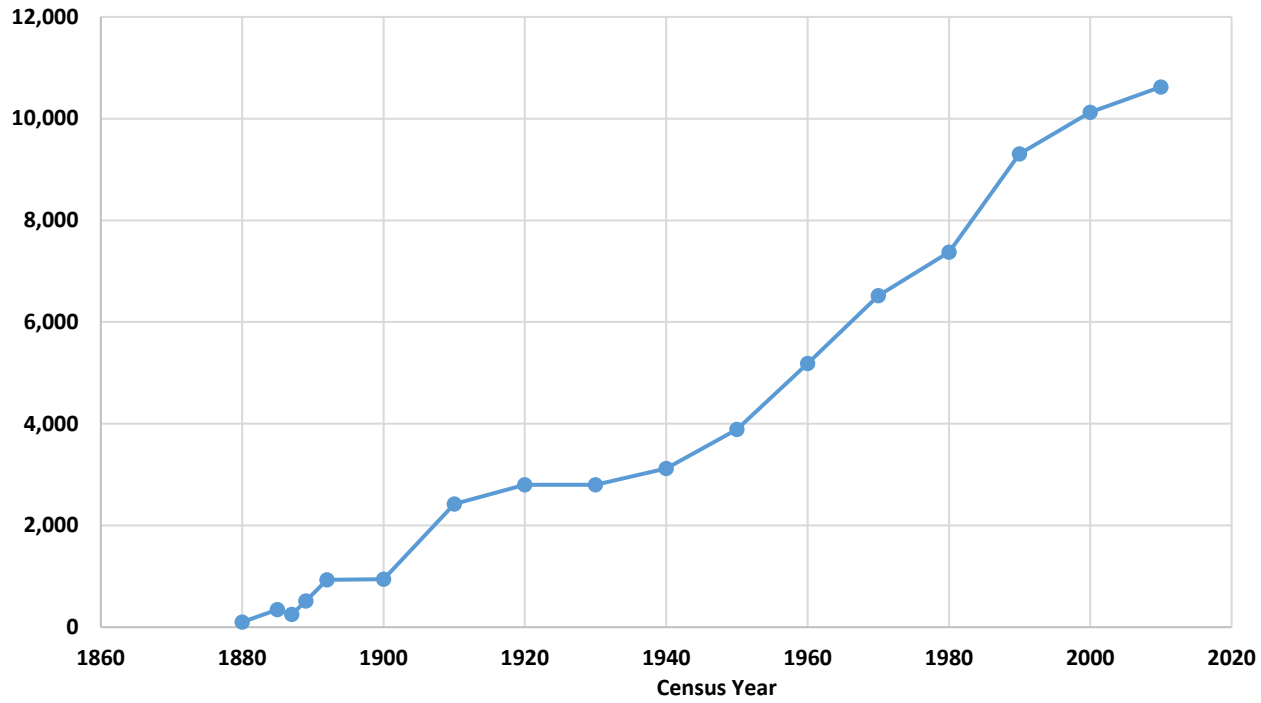

## VASHON-MAURY ISLAND POPULATION, 1880-2010

Population

KEY	
Year	Population
1880	100
1885	347
1887	253
1889	514
1892	930
1900	944
1910	2,423
1920	2,801
1930	2,798
1940	3,118
1950	3,889
1960	5,182
1970	6,516
1980	7,377
1990	9,309
2000	10,123
2010	10,624